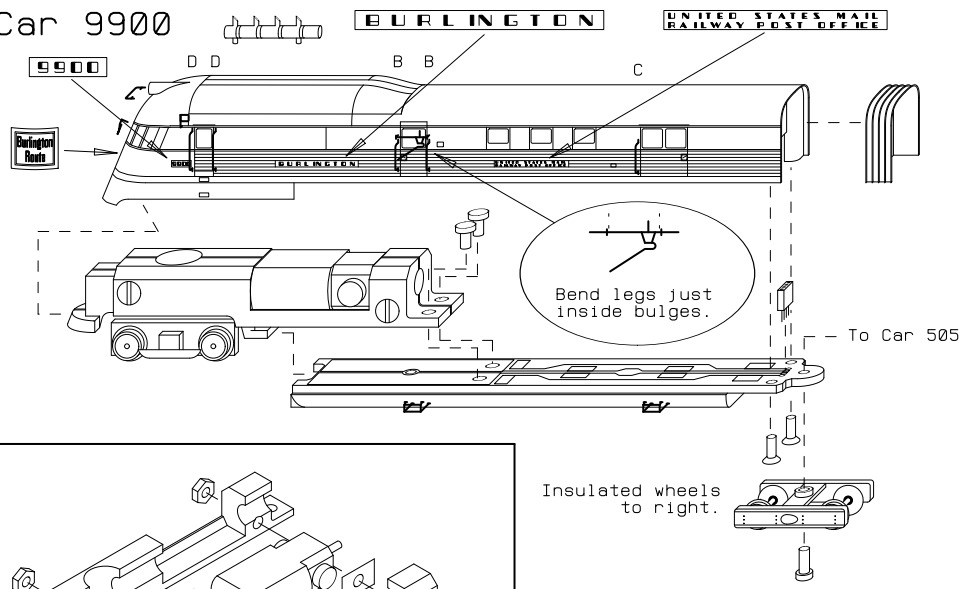

Car 9900

Car 500 Added June 1938

Car 570

Car 505

INTERIOR COLOR SCHEME

	WALLS	DRAPES	SEATS	FLOOR
SMOKING COMPARTMENT	Pastel rose	Golden rose	Medium brown	Dark neutral
MAIN COMPARTMENT	Green-gray	Gray-green	Gray-green/gold	Taupe
LOUNGE	Blue/purple-gray	Gold	Purple/blue/gold	Platinum gray
(Car 500 scheme unknown)				