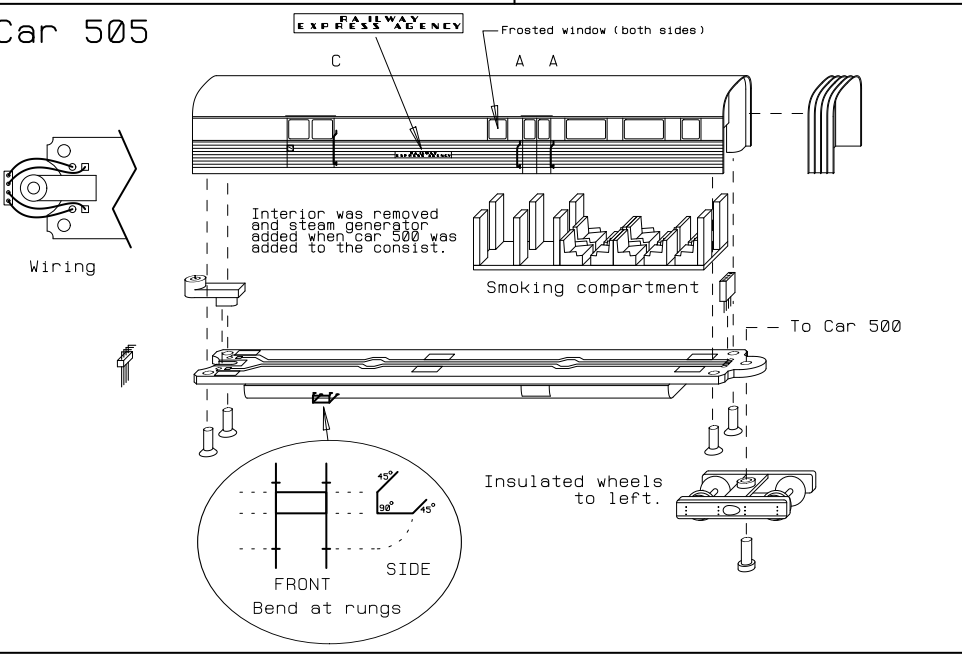

Car 9900

Car 500 Added June 1938

Car 570

Car 505

INTERIOR COLOR SCHEME

	WALLS	DRAPES	SEATS	FLOOR
SMOKING COMPARTMENT	Pastel rose	Golden rose	Medium brown	Dark neutral
MAIN COMPARTMENT	Green-gray	Gray-green	Gray-green/gold	Taupe
LOUNGE	Blue/purple-gray	Gold	Purple/blue/gold	Platinum gray
(Car 500 scheme unknown)				