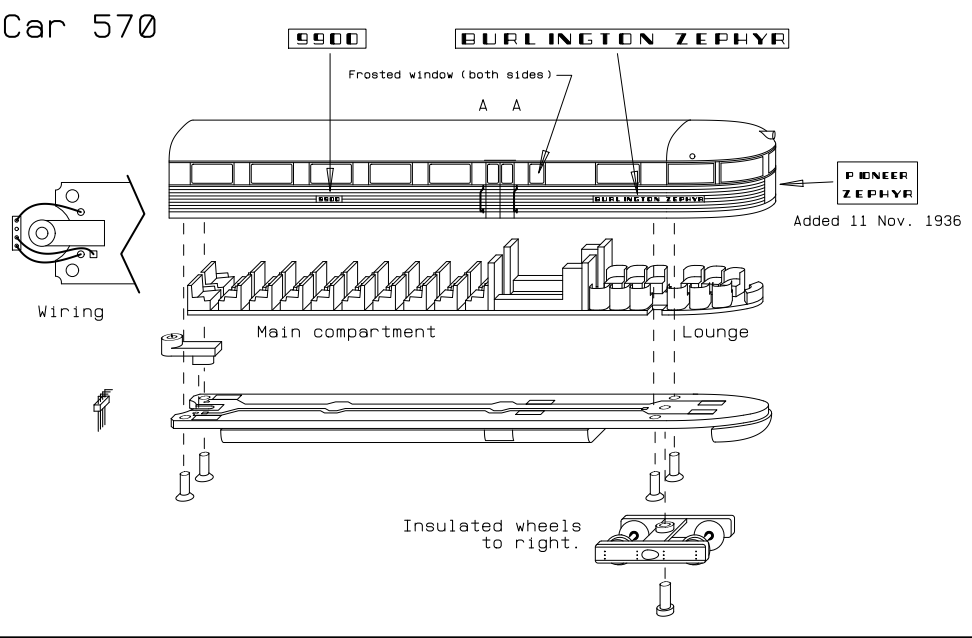

Car 9900

Car 500 Added June 1938

Car 570

Car 505

INTERIOR COLOR SCHEME

	WALLS	DRAPES	SEATS	FLOOR
SMOKING COMPARTMENT	Pastel rose	Golden rose	Medium brown	Dark neutral
MAIN COMPARTMENT	Green-gray	Gray-green	Gray-green/gold	Taupe
LOUNGE	Blue/purple-gray	Gold	Purple/blue/gold	Platinum gray
(Car 500 scheme unknown)				