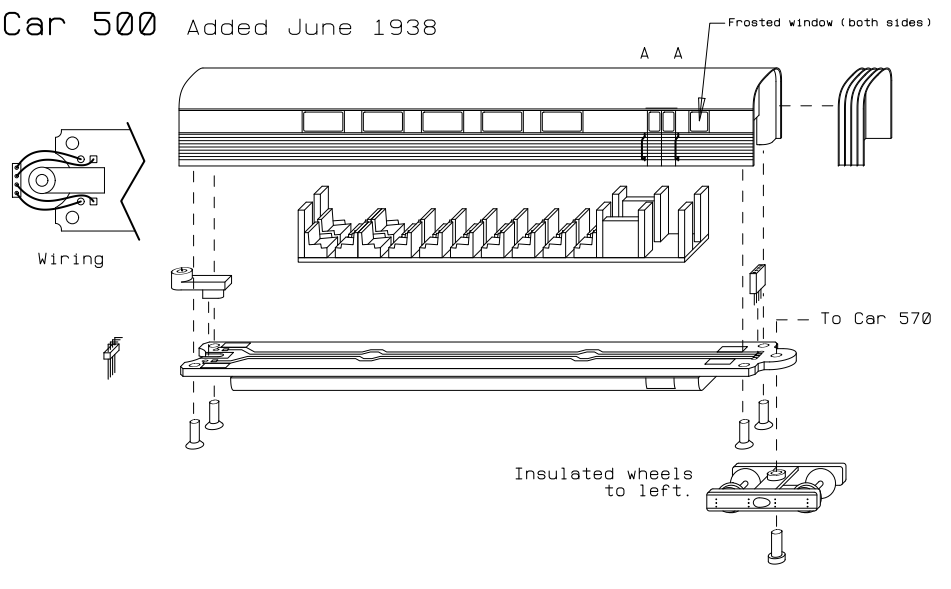

Car 9900

Car 500 Added June 1938

Car 570

Car 505

INTERIOR COLOR SCHEME

	WALLS	DRAPES	SEATS	FLOOR
SMOKING COMPARTMENT	Pastel rose	Golden rose	Medium brown	Dark neutral
MAIN COMPARTMENT	Green-gray	Gray-green	Gray-green/gold	Taupe
LOUNGE	Blue/purple-gray	Gold	Purple/blue/gold	Platinum gray
(Car 500 scheme unknown)				