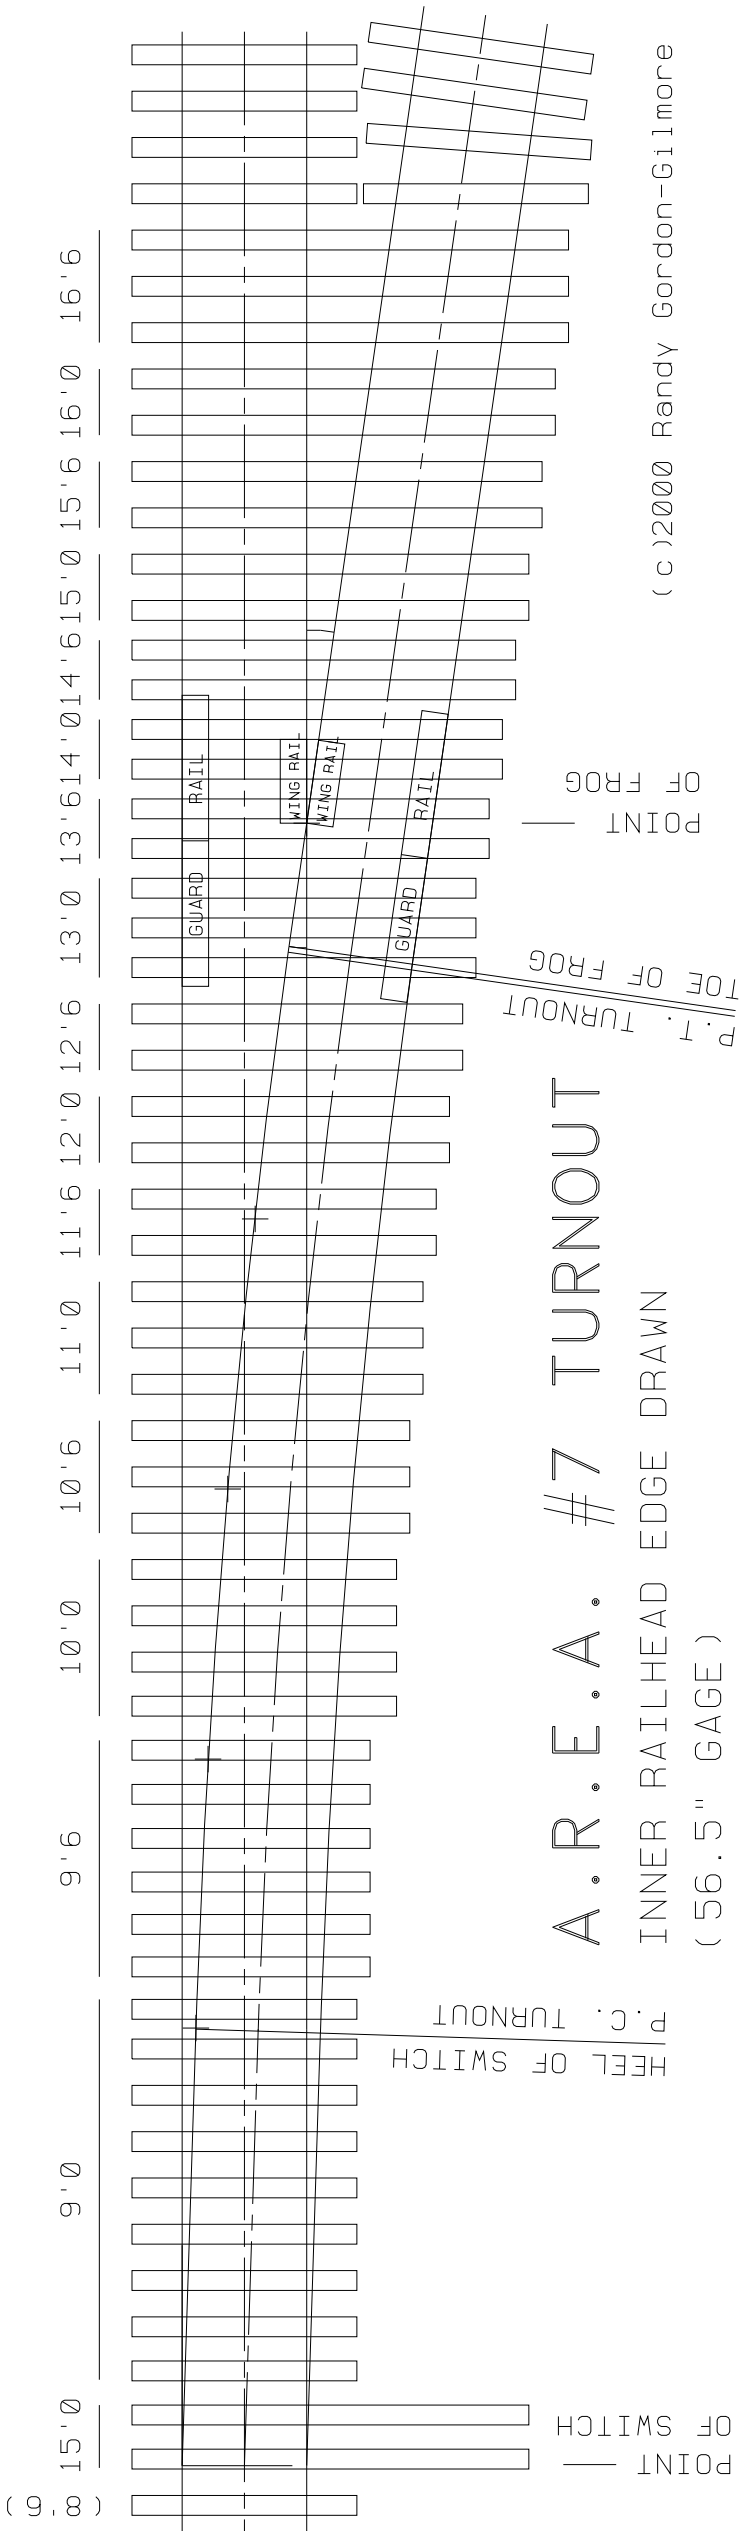

FROG NUMBER  
 FROG ANGLE  
 FROG LENGTH  
 SWITCH LENGTH  
 SWITCH ANGLE  
 LEAD  
 CLOSURE RADIUS

7  
 8d10'16"  
 12'-0"  
 16'-6"  
 1d44'11"  
 62'-1"  
 361.69' (theo.)

# A.R.E.A. #7 TURNOUT

INNER RAILHEAD EDGE DRAWN  
 (56.5" GAGE)

(c)2000 Randy Gordon-Gilmore