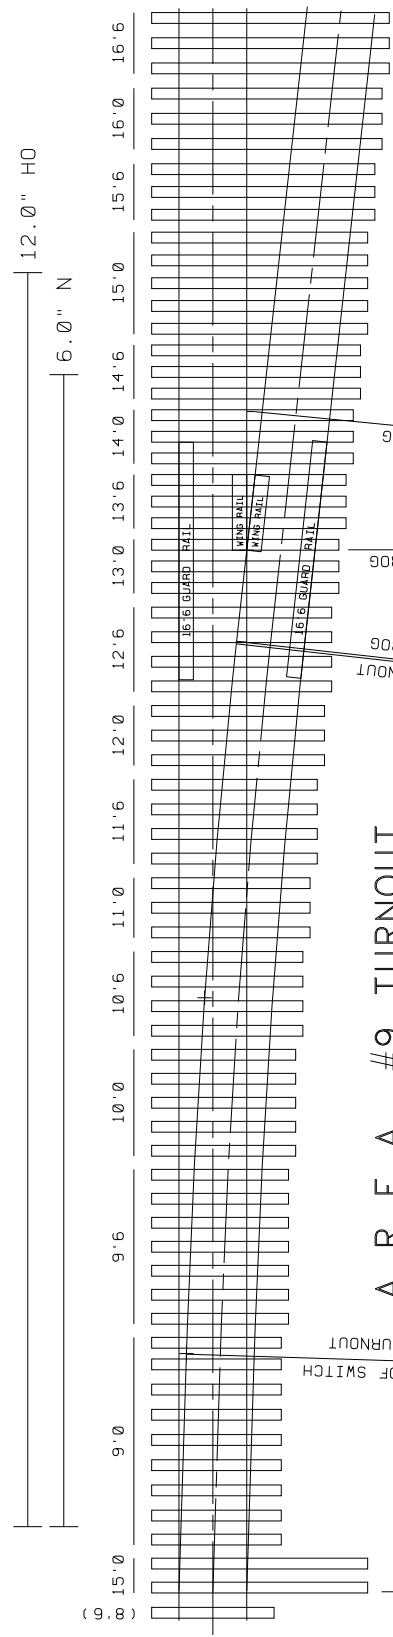

FROG NUMBER 9
 FROG ANGLE 6d21'35"
 FROG LENGTH 16'-0"
 SWITCH LENGTH 16'-6"
 SWITCH ANGLE 1d44'11"
 LEAD 72'-3-1/2"
 CLOSURE RADIUS 615.12' (theo.)

A.R.E.A. #9 TURNOUT
 INNER RAILHEAD EDGE (56.5" GAUGE) DRAWN
 (TIE LENGTHS AND SPACING APPROXIMATE)

(c) 2000 Randy Gordon-Gilmore

12.0" HO

6.0" N