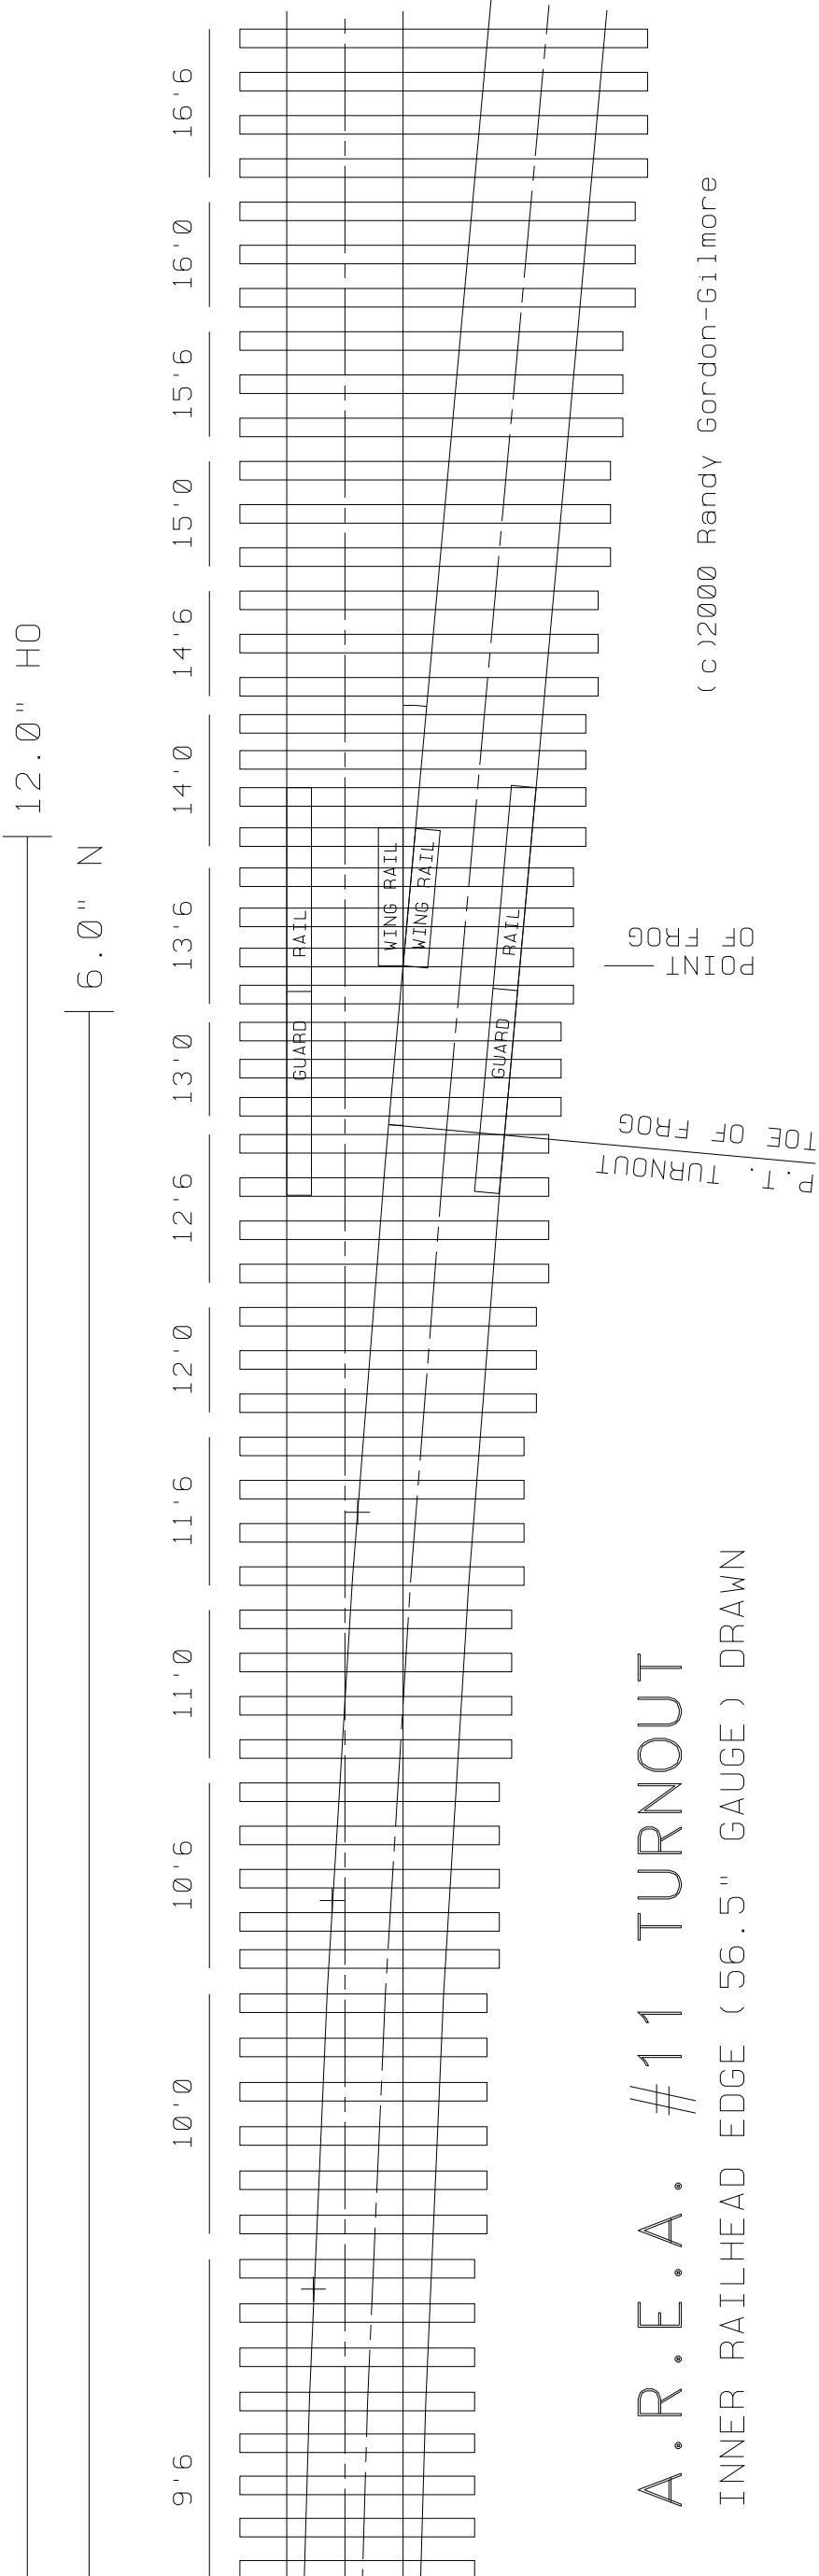

FROG NUMBER 11
 FROG ANGLE 5d12'18"
 FROG LENGTH 17'-0"
 SWITCH LENGTH 22'-0"
 SWITCH ANGLE 1d18'08"
 LEAD 94'-3-3/4"
 CLOSURE RADIUS 922.65' (theo.)

A.R.E.A. #11 TURNOUT
 INNER RAILHEAD EDGE (56.5" GAUGE) DRAWN