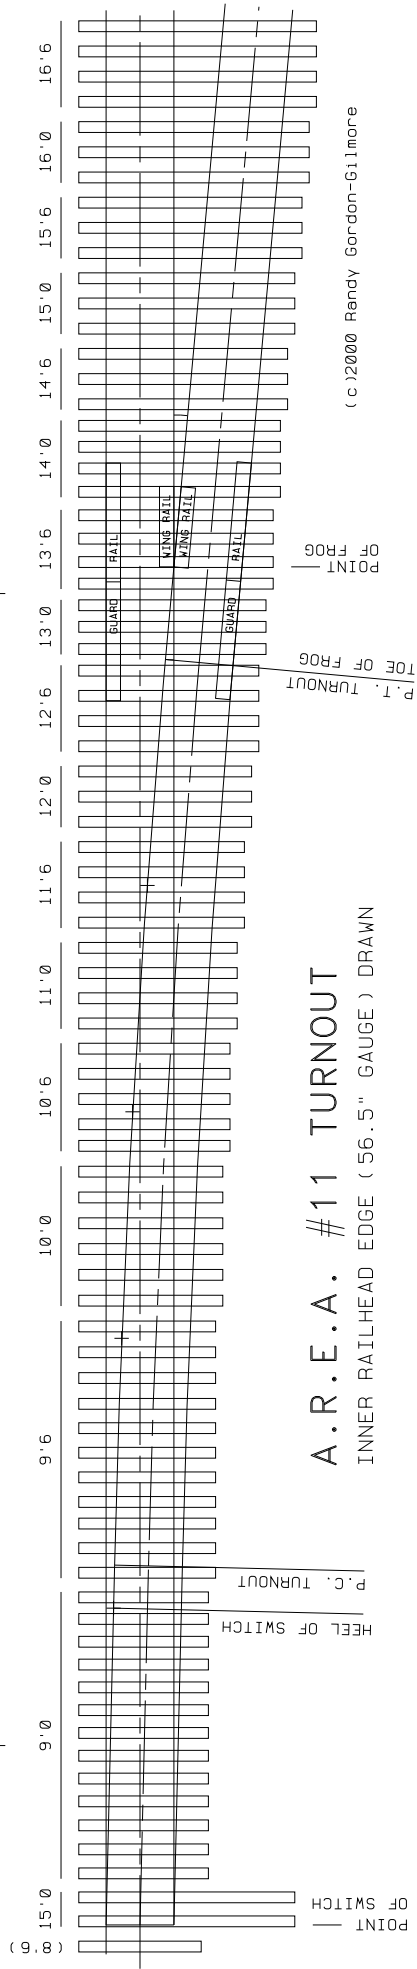

FROG NUMBER 11
 FROG ANGLE Sd12'18"
 FROG LENGTH 17'-0"
 SWITCH LENGTH 22'-0"
 SWITCH ANGLE 1018'08"
 LEAD 94'-3-3/4"
 CLOSURE RADIUS 922.65' (theo.)

A.R.E.A. #11 TURNOUT
 INNER RAILHEAD EDGE (56.5" GAUGE) DRAWN