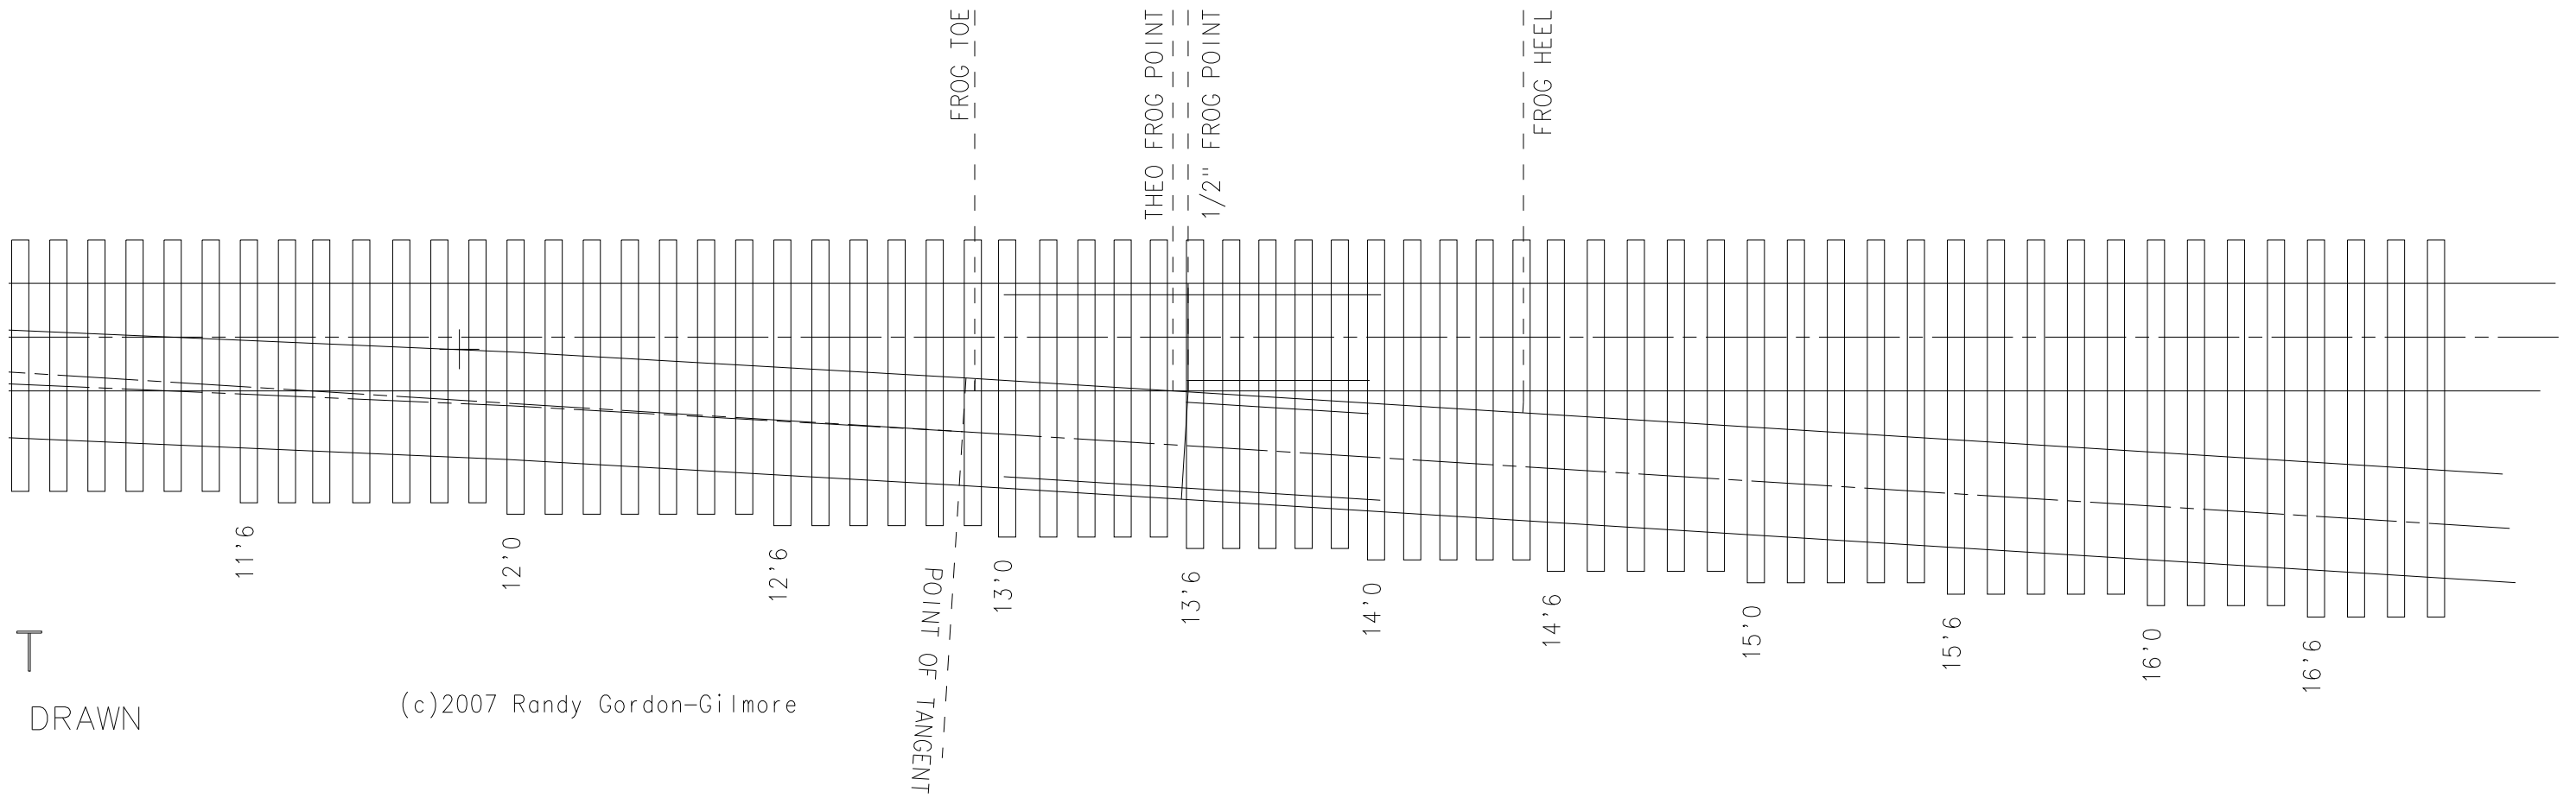

24.0" HO
12.0" N

T
DRAWN

(c)2007 Randy Gordon-Gilmore