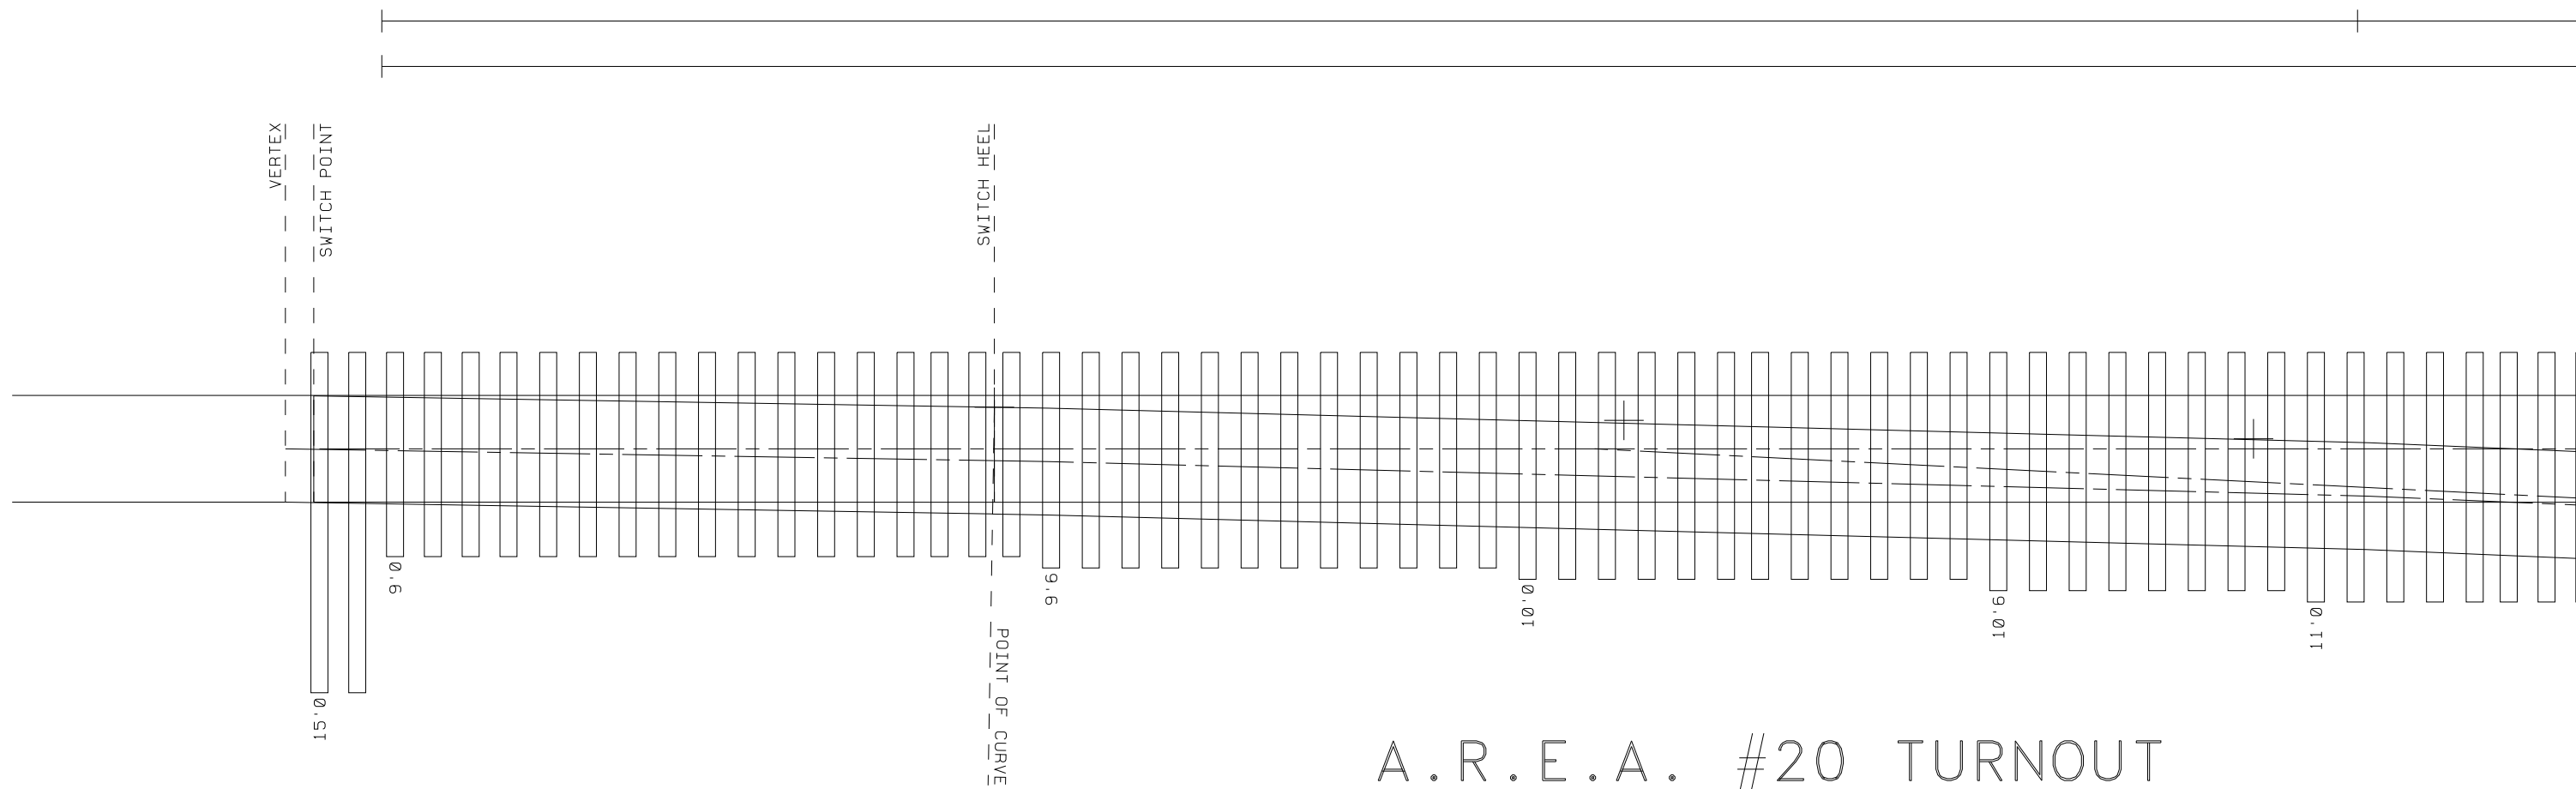

FROG NUMBER 20  
 FROG ANGLE 2-51-51 d-m-s  
 FROG LENGTH 29'0"  
 SWITCH ANGLE 0-57-18 d-m-s  
 SWITCH LENGTH 30'0"  
 LEAD 151'5-1/2"  
 CLOSURE RADIUS 3322.13' (theoretical)

# A.R.E.A. #20 TURNOUT

INNER RAILHEAD EDGE (56.5" GAUGE) DRAWN