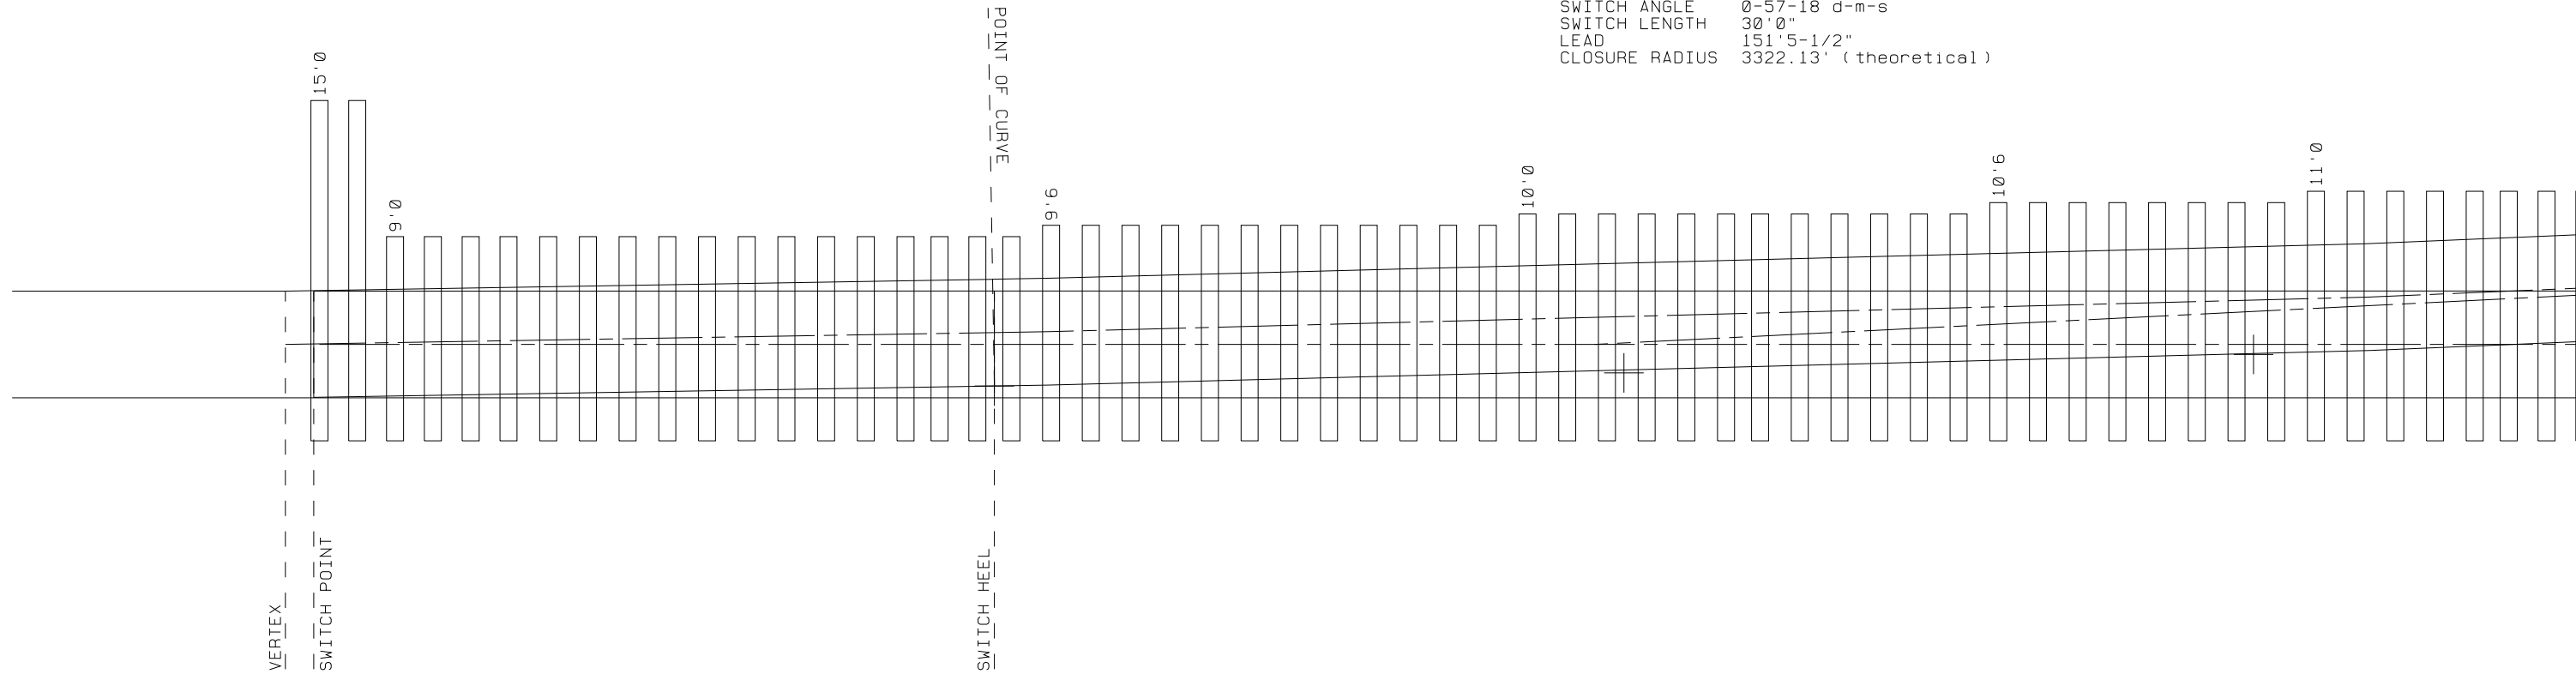

FROG NUMBER 20  
 FROG ANGLE 2-51-51 d-m-s  
 FROG LENGTH 29'0"  
 SWITCH ANGLE 0-57-18 d-m-s  
 SWITCH LENGTH 30'0"  
 LEAD 151'5-1/2"  
 CLOSURE RADIUS 3322.13' (theoretical)

# A.R.E.A. #20 TURNOUT

INNER RAILHEAD EDGE (56.5" GAUGE) DRAWN