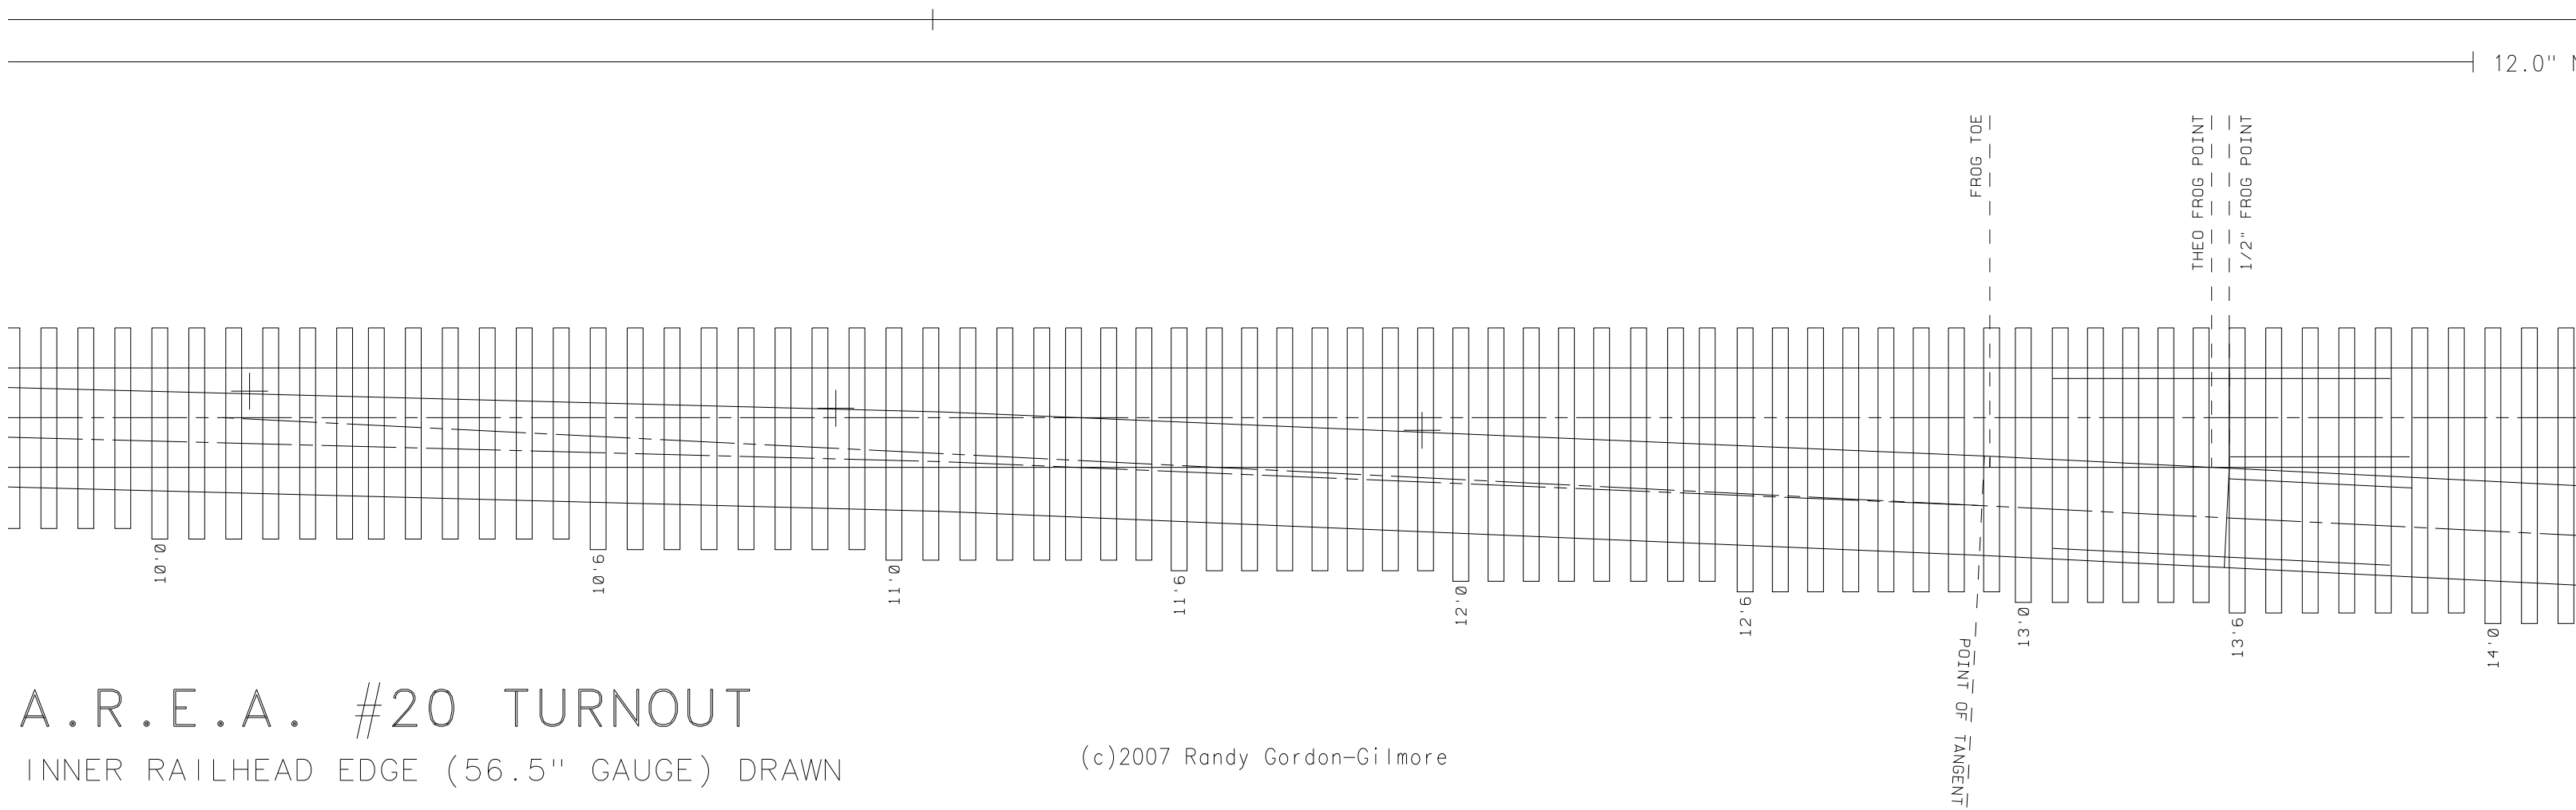

FROG NUMBER 20
 FROG ANGLE 2-51-51 d-m-s
 FROG LENGTH 29'0"
 SWITCH ANGLE 0-57-18 d-m-s
 SWITCH LENGTH 30'0"
 LEAD 151'5-1/2"
 CLOSURE RADIUS 3322.13' (theoretical)

A.R.E.A. #20 TURNOUT

INNER RAILHEAD EDGE (56.5" GAUGE) DRAWN