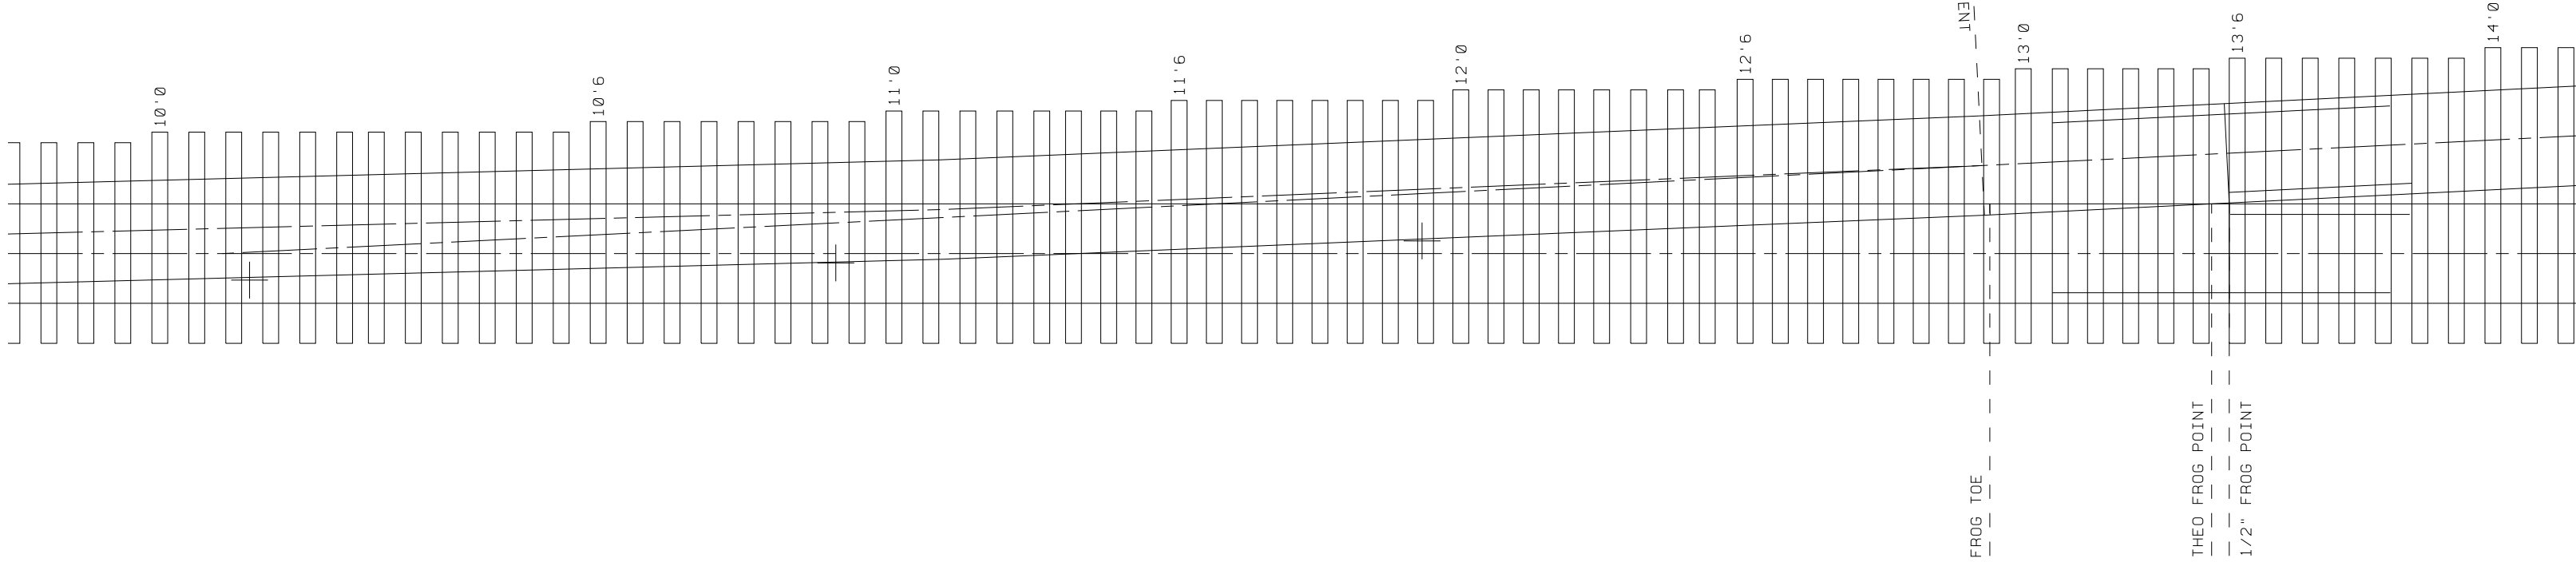

FROG NUMBER 20
 FROG ANGLE 2-51-51 d-m-s
 FROG LENGTH 29'0"
 SWITCH ANGLE 0-57-18 d-m-s
 SWITCH LENGTH 30'0"
 LEAD 151'5-1/2"
 CLOSURE RADIUS 3322.13' (theoretical)

A.R.E.A. #20 TURNOUT

INNER RAILHEAD EDGE (56.5" GAUGE) DRAWN