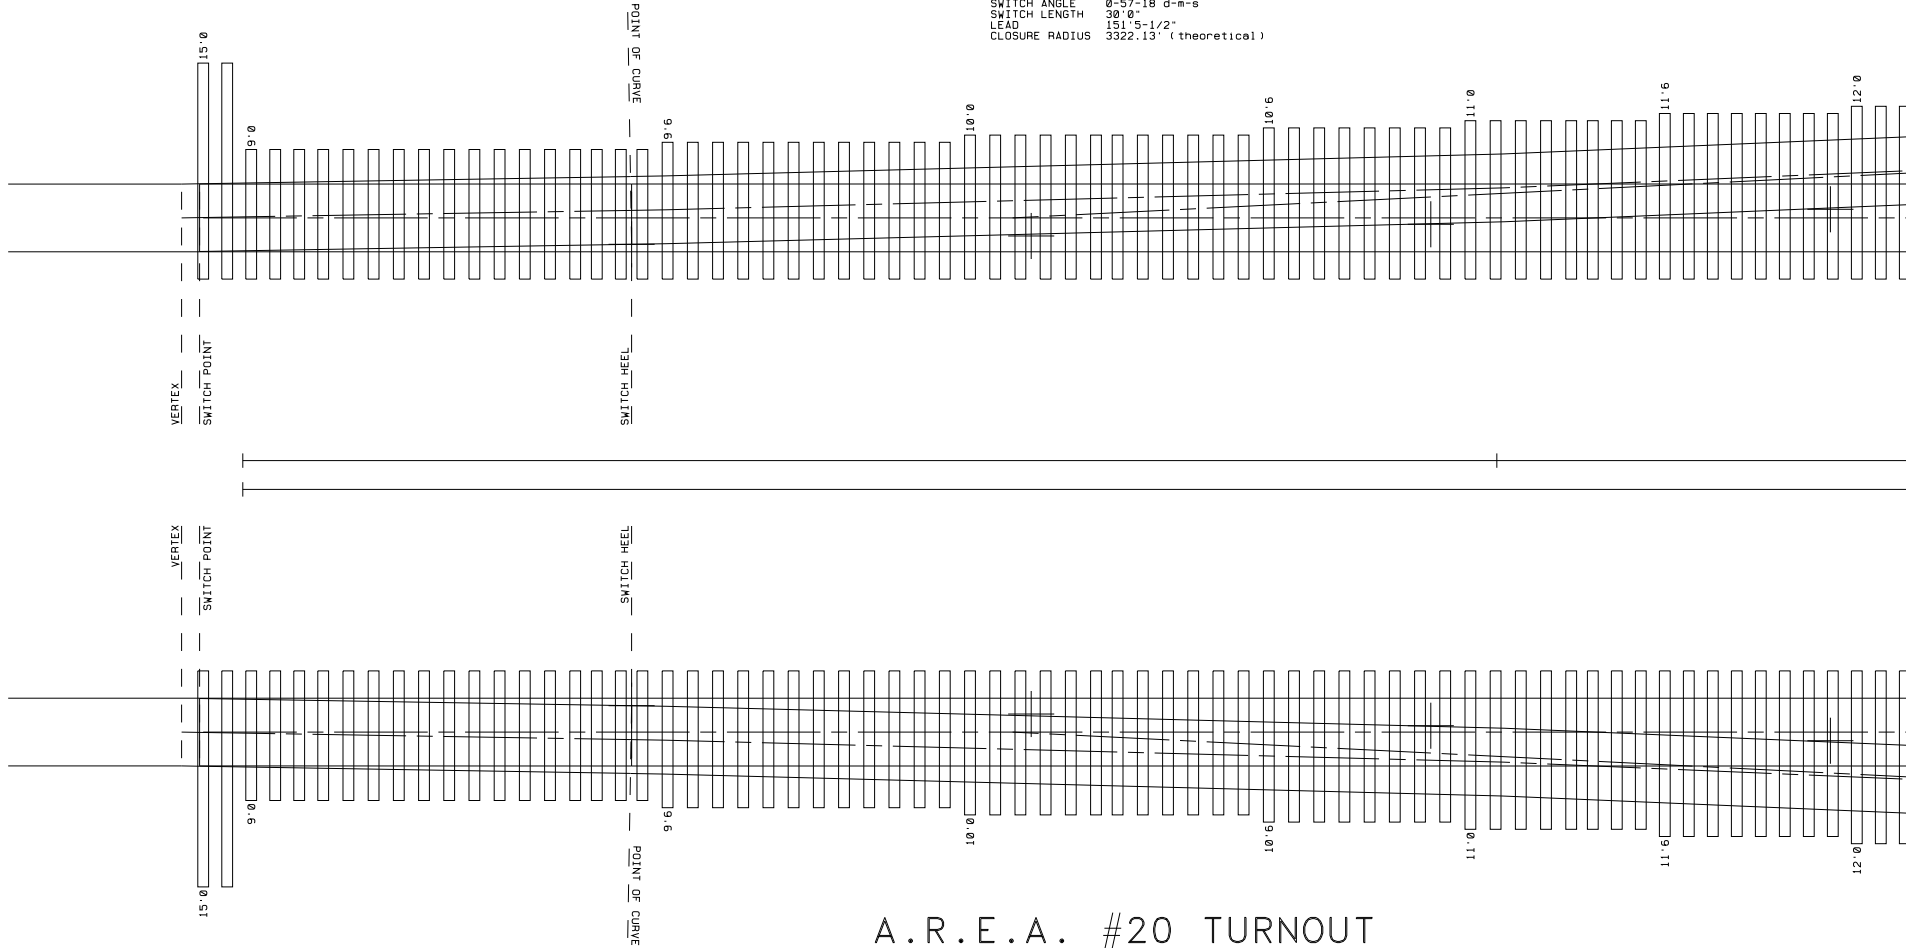

FROG NUMBER 20
 FROG ANGLE 2-51-51 d-m-s
 FROG LENGTH 29'0"
 SWITCH ANGLE 0-57-18 d-m-s
 SWITCH LENGTH 30'0"
 LEAD 151'5-1/2"
 CLOSURE RADIUS 3322.13' (theoretical)

A.R.E.A. #20 TURNOUT

INNER RAILHEAD EDGE (56.5" GAUGE) DRAWN