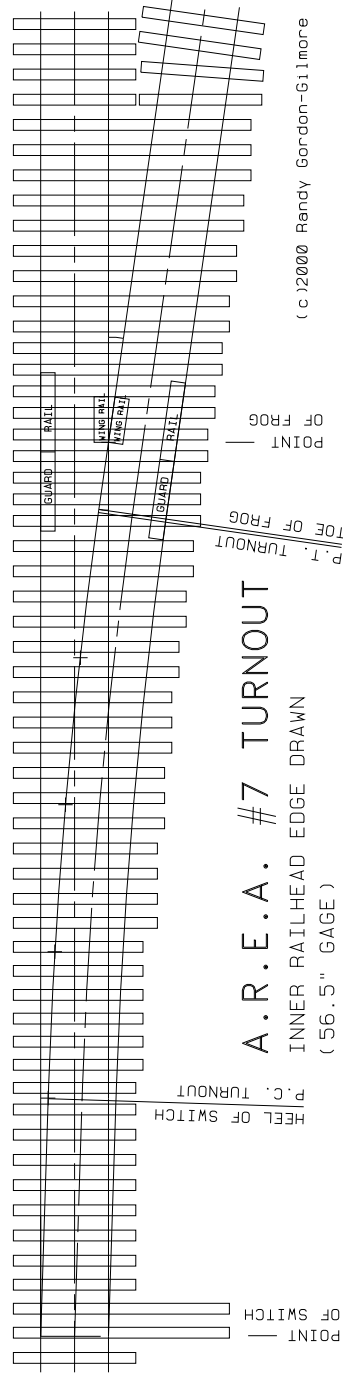

FROG NUMBER 7
 FROG ANGLE 8d10'16"
 FROG LENGTH 12'-0"
 SWITCH LENGTH 16'-6"
 SWITCH ANGLE 1d44'11"
 LEAD 62'-1"
 CLOSURE RADIUS 361.69' (theo.)

12.0" HO
 6.0" N

(9'6" 15'0" 9'0" 10'0" 9'6" 10'6" 11'0" 11'6" 12'0" 12'6" 13'0" 13'6" 14'0" 14'6" 15'0" 15'6" 16'0" 16'6"

A.R.E.A. #7 TURNOUT
 INNER RAILHEAD EDGE DRAWN
 (56.5" GAGE)

(c)2000 Randy Gordon-Gillmore