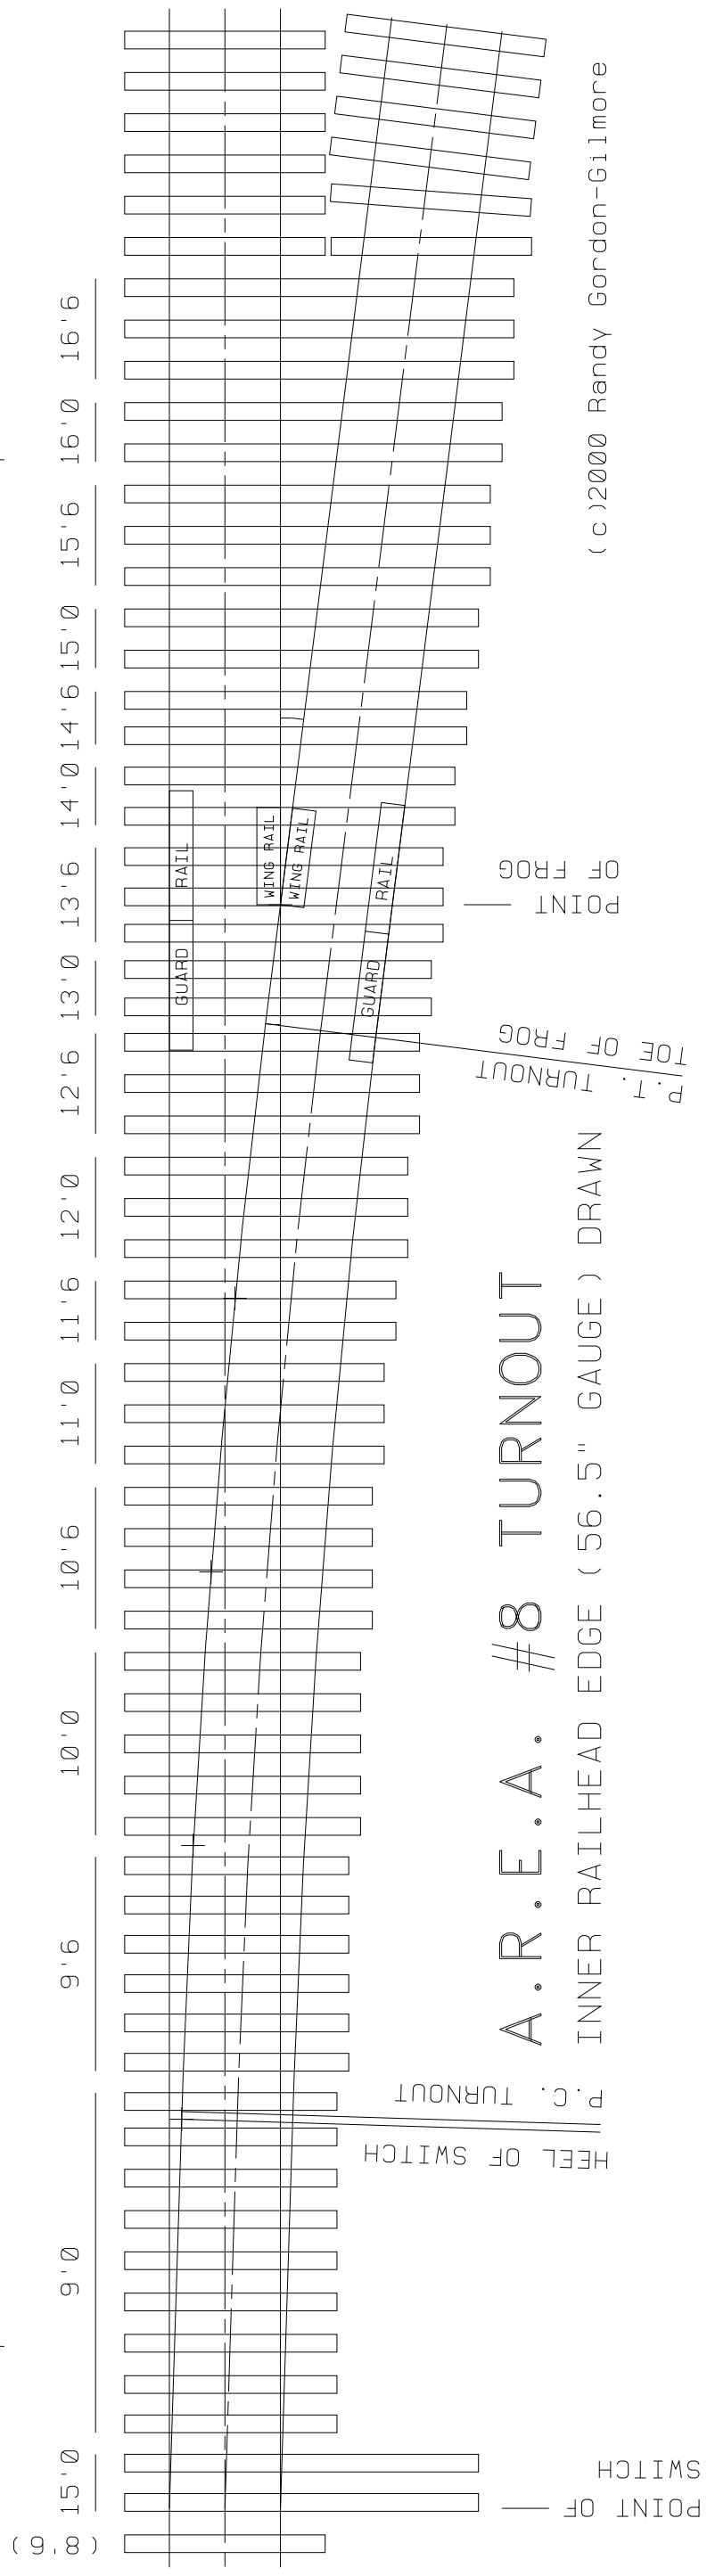

FROG NUMBER
 FROG ANGLE
 FROG LENGTH
 SWITCH LENGTH
 SWITCH ANGLE
 LEAD
 CLOSURE RADIUS

8
 7d09'10"
 13'-0"
 16'-6"
 1d44'11"
 68'-0"
 487.37' (theo.)

A.R.E.A. #8 TURNOUT
 INNER RAILHEAD EDGE (56.5" GAUGE) DRAWN